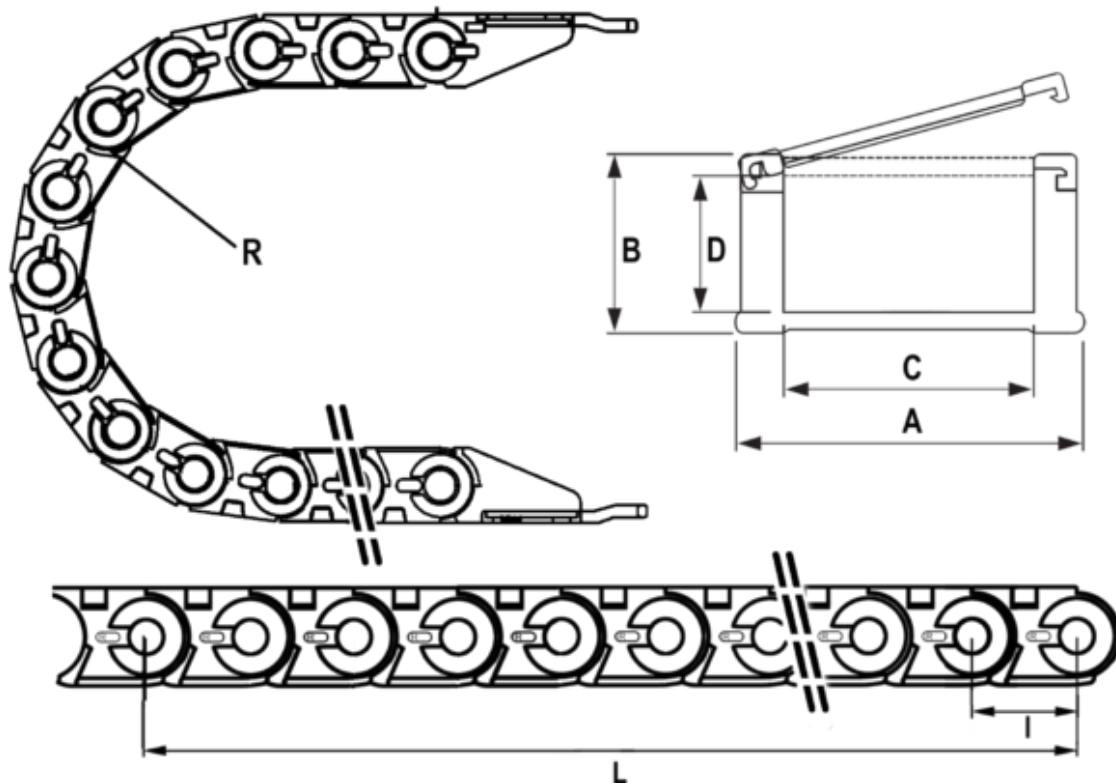

# Data Sheet

Article number: 18CPS02030R028  
Description: Cable chain, CPS MINI  
Type CPS020.30.R28-1000L (50 LK)

## Measures

Full length	= 1000mm
Inside Height	= 14.5
Inside Width	= 30
Link Length(Pitch)	= 20
Outside Height	= 20
Outside Width	= 39
Radius	= 028